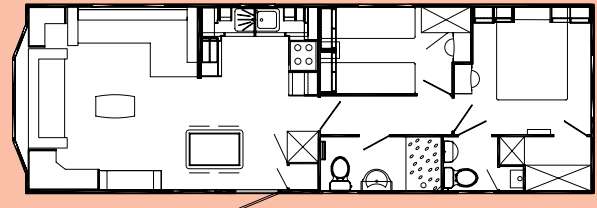

Cleverly designed with lounge seating creating a domestic double settee arrangement there will be room for everybody.

The thoughtful use of space in the Rouen makes the rooms immensely practical.

Upvc double glazed windows and doors, full internal vaulted ceilings and a pitched pantile roof all combine to give added appeal and value, integral fridge freezer along with feature recessed electric fire complete the exceptional specification which is no less than you deserve with the Rouen home.

## MODEL LIST

32 x 12 - 2 bed

36 x 12 - 2 bed\*

38 x 12 - 2 bed

38 x 12 - 3 bed

40 x 16 - 2 bed\*\*

\* Floor plan shown as above.

\*\* (see lodge information for this model)